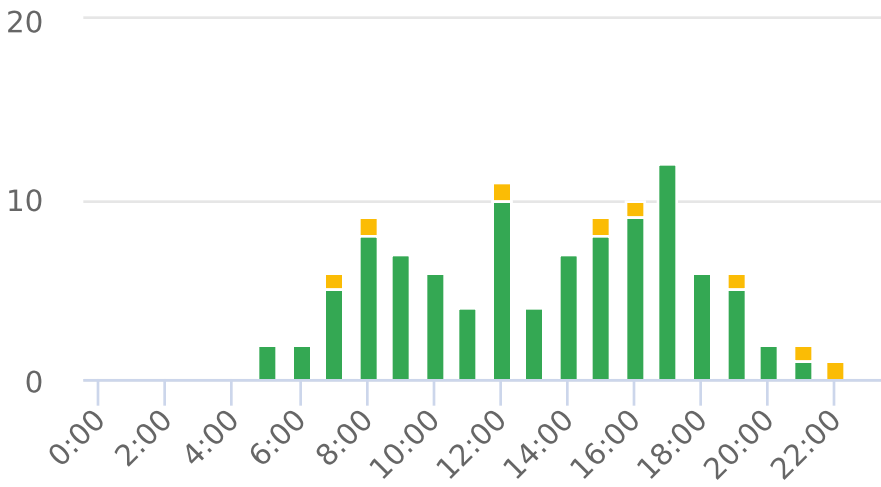

Start: 2024-06-19
 End: 2024-06-26
 Times: 0:00:00-23:59:59

Violation Threshold: Speed Limit + 10
 Speed Range: 1 to 75

Overall Summary

Total Days of Data: 8
 Speed Limit: 25
 Average Speed: 22.21
 50th Percentile Speed: 21.61
 85th Percentile Speed: 22.72
 Pace Speed Range: 17-27

Minimum Speed: 20
 Maximum Speed: 31
 Display Mode: Display Off
 Average Volume per Day: 13.3
 Total Volume: 106

● Violators ● Inside Threshold ● Compliant ● Vehicles Slowed
 ● Other

● Speed Limit ● Average Speed ● 50% Speed ● 85% Speed