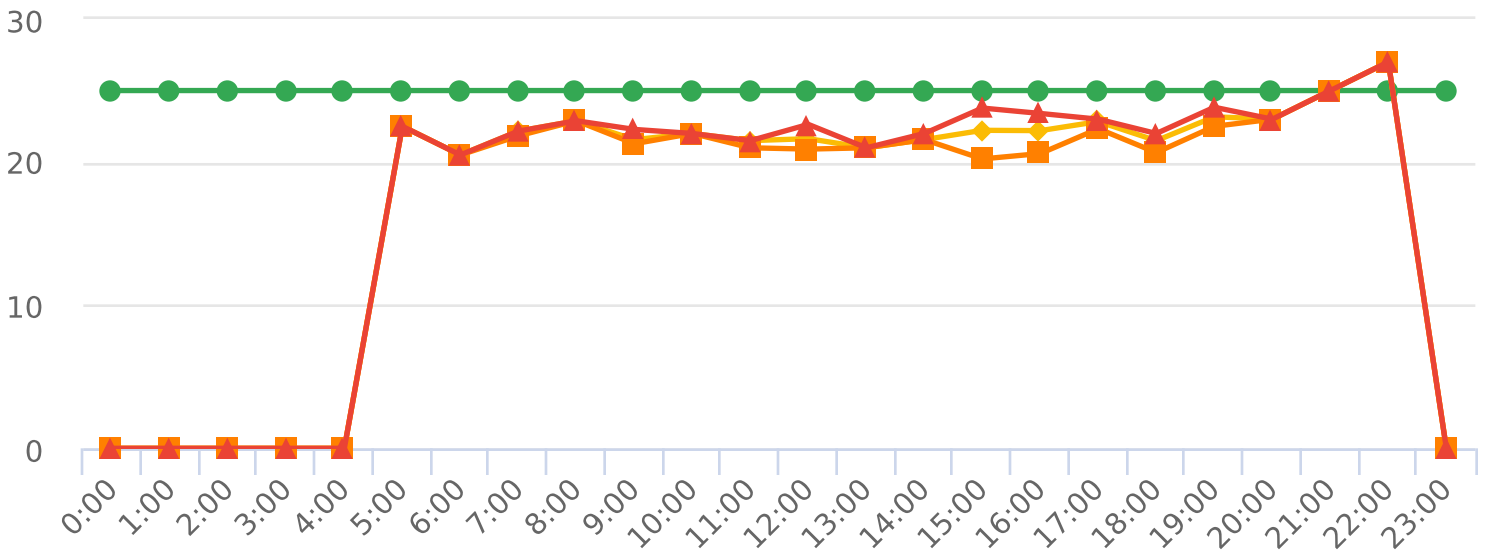

Start: 2024-06-19
 End: 2024-06-26
 Times: 0:00:00-23:59:59

Violation Threshold: Speed Limit + 10
 Speed Range: 1 to 75

Overall Summary

Total Days of Data: 8
 Speed Limit: 25
 Average Speed: 22.21
 50th Percentile Speed: 21.61
 85th Percentile Speed: 22.72
 Pace Speed Range: 17-27

Minimum Speed: 20
 Maximum Speed: 31
 Display Mode: Display Off
 Average Volume per Day: 13.3
 Total Volume: 106

● Violators ● Inside Threshold ● Compliant ● Vehicles Slowed
 ● Other

● Speed Limit ● Average Speed ● 50% Speed ● 85% Speed