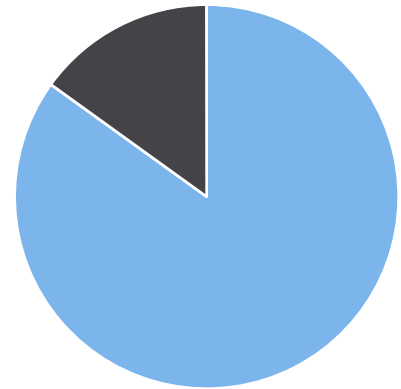

Start: 2024-06-19
 End: 2024-06-26
 Times: 0:00:00-23:59:59

Violation Threshold: Speed Limit + 10
 Speed Range: 1 to 75

Overall Summary

Total Days of Data: 8
 Speed Limit: 25
 Average Speed: 22.21
 50th Percentile Speed: 21.61
 85th Percentile Speed: 22.72
 Pace Speed Range: 17-27

Minimum Speed: 20
 Maximum Speed: 31
 Display Mode: Display Off
 Average Volume per Day: 13.3
 Total Volume: 106

● Violators ● Inside Threshold ● Compliant ● Vehicles Slowed
 ● Other

● Speed Limit ● Average Speed ● 50% Speed ● 85% Speed