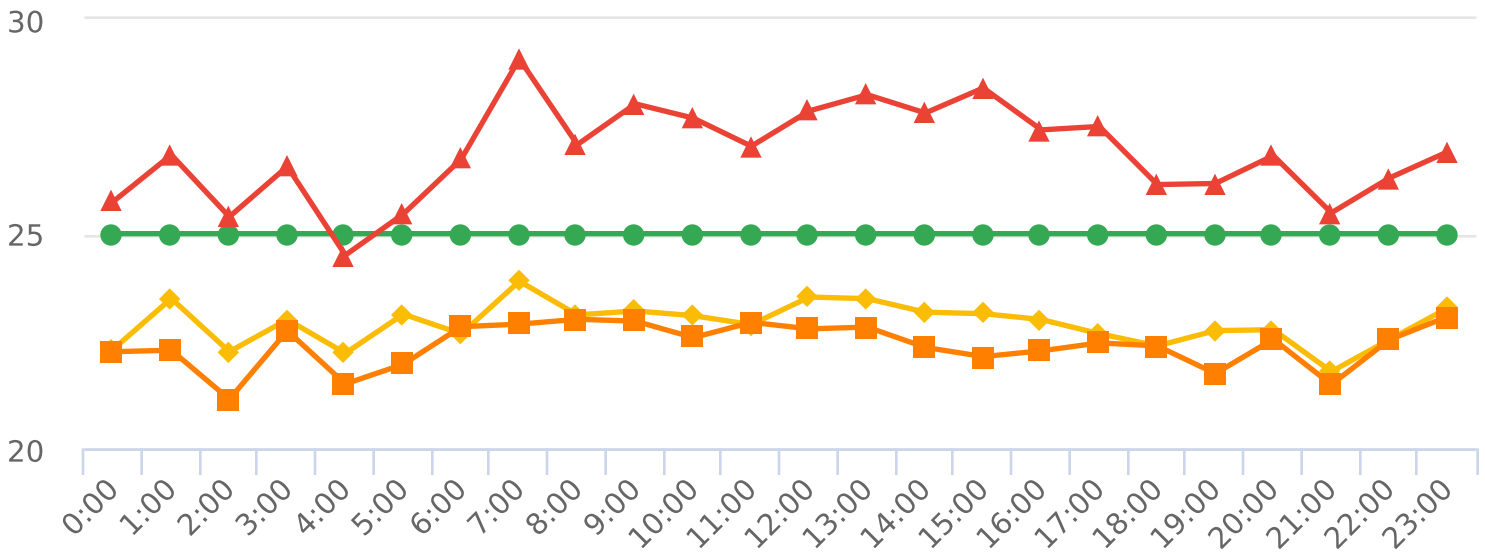

Start: 2024-07-19  
 End: 2024-07-26  
 Times: 0:00:00-23:59:59

Violation Threshold: Speed Limit + 10  
 Speed Range: 1 to 75

## Overall Summary

Total Days of Data: 8  
 Speed Limit: 25  
 Average Speed: 22.97  
 50th Percentile Speed: 22.5  
 85th Percentile Speed: 27.29  
 Pace Speed Range: 18-28

Minimum Speed: 15  
 Maximum Speed: 44  
 Display Mode: Speed Display  
 Average Volume per Day: 685.8  
 Total Volume: 5486

● Violators    ● Inside Threshold    ● Compliant    ● Vehicles Slowed    ● Other

● Speed Limit    ● Average Speed    ● 50% Speed    ● 85% Speed