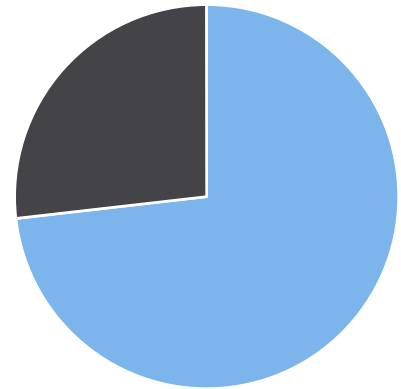

## Overall Summary

Total Days of Data: 8  
 Speed Limit: 25  
 Average Speed: 22.97  
 50th Percentile Speed: 22.5  
 85th Percentile Speed: 27.29  
 Pace Speed Range: 18-28

Minimum Speed: 15  
 Maximum Speed: 44  
 Display Mode: Speed Display  
 Average Volume per Day: 685.8  
 Total Volume: 5486