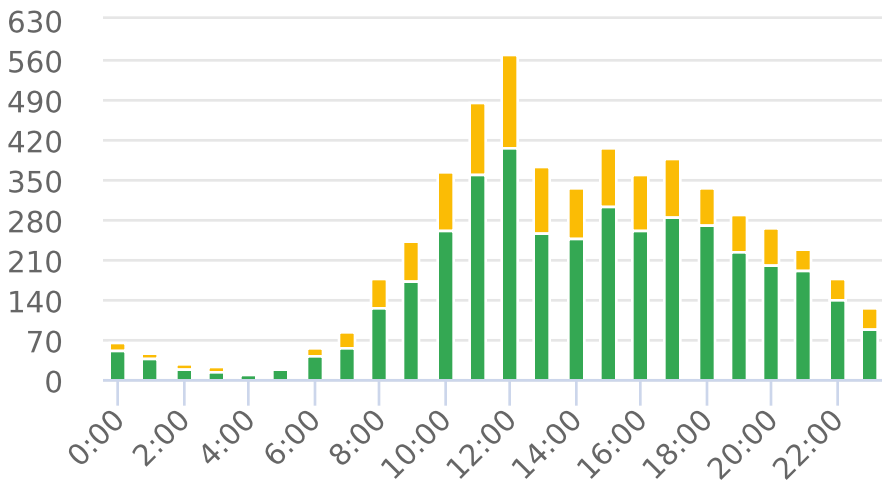

Start: 2024-07-19  
 End: 2024-07-26  
 Times: 0:00:00-23:59:59

Violation Threshold: Speed Limit + 10  
 Speed Range: 1 to 75

## Overall Summary

Total Days of Data: 8  
 Speed Limit: 25  
 Average Speed: 22.97  
 50th Percentile Speed: 22.5  
 85th Percentile Speed: 27.29  
 Pace Speed Range: 18-28

Minimum Speed: 15  
 Maximum Speed: 44  
 Display Mode: Speed Display  
 Average Volume per Day: 685.8  
 Total Volume: 5486